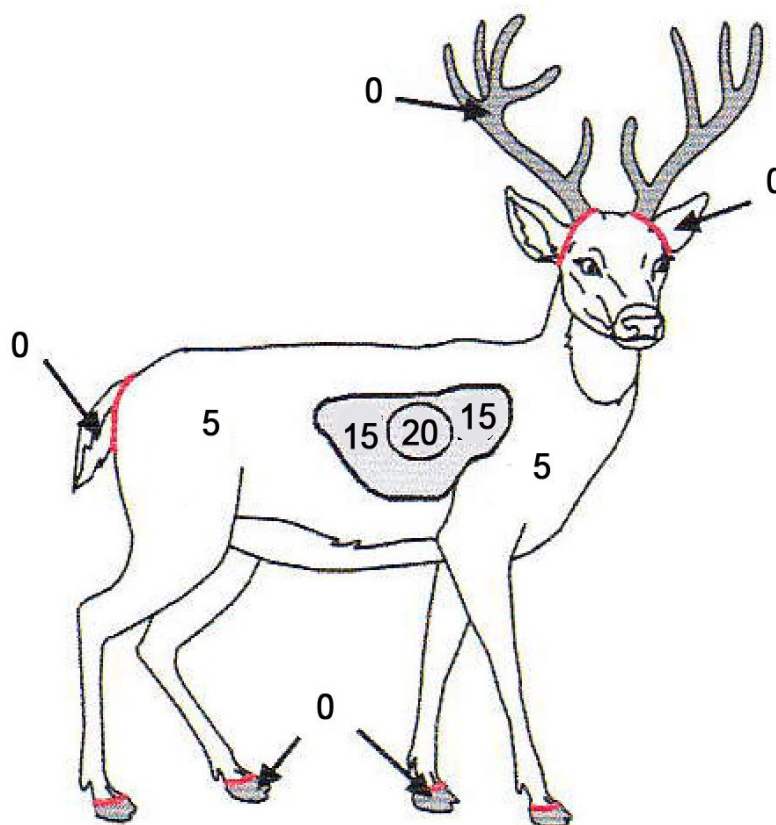

Rules of the 2022 Longeole Tournament

Clarifications on valid areas in 3d and 2d target:

The organizer declines all responsibility in the event of an accident